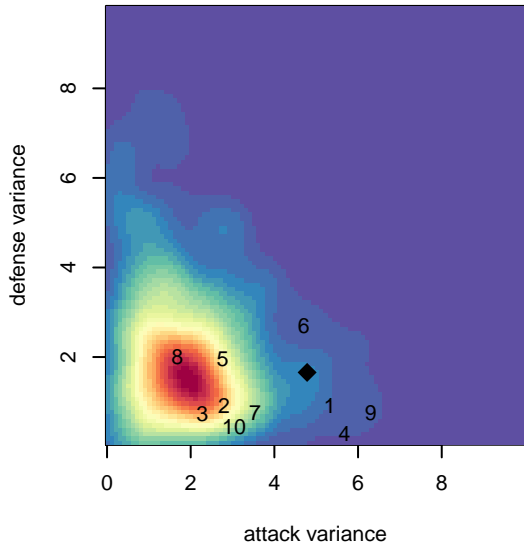

## Crossfire Oregon LOSC Kubri Black B02

Crossfire Oregon  
 Lake Oswego, OR  
 B02 total strength=421  
 attack=0.43 defense=0.17  
 fall league = OPL 2nd Div U12  
 spr league = Spr OPL Crater Lake Div U12  
 notes= LOSC Kubri

**attack and defense variance (black dot)  
relative to other teams  
and top 10 in region**

**attack and defense rating  
relative to others at age  
and all opponents in last 13 months**

**Performance relative to 13 month average**