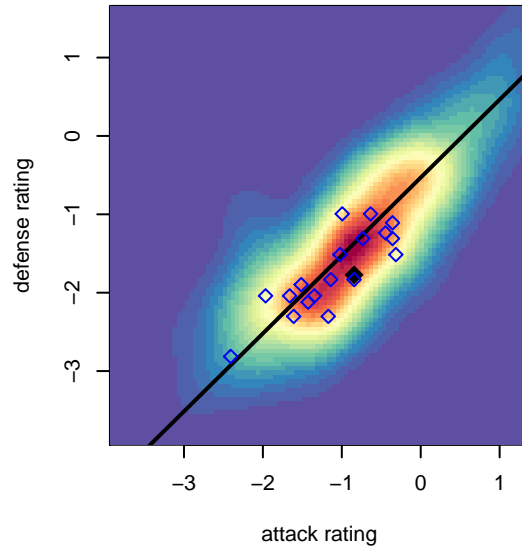

## Crossfire Oregon LOSC Kubri Black B02

Crossfire Oregon  
 Lake Oswego, OR  
 B02 total strength=421  
 attack=0.43 defense=0.17  
 fall league = OPL 2nd Div U12  
 spr league = Spr OPL Crater Lake Div U12  
 notes= LOSC Kubri

alt names used:  
 LOSC Kubri Black  
 LOSC KUBRI BLACK  
 Crossfire OR Lake Oswego SC Kubri Black  
 Crossfire OR Lake Oswego SC Kubri Black  
 Crossfire OR Lake Oswego SC Kubri Black

Venues played:  
 2013 Spr OPL Bandon Division U11  
 2014 PCU Summer Classic U12 Silver  
 2014 Chinook Cup Silver U12  
 2014 OPL Second Division U12  
 2014 Directors Cup OPL Silver U12  
 2014 Spr OPL Crater Lake Division U12

**attack and defense variance (black dot)  
relative to other teams  
and top 10 in region**

**attack and defense rating  
relative to others at age  
and all opponents in last 13 months**

**Performance relative to 13 month average**