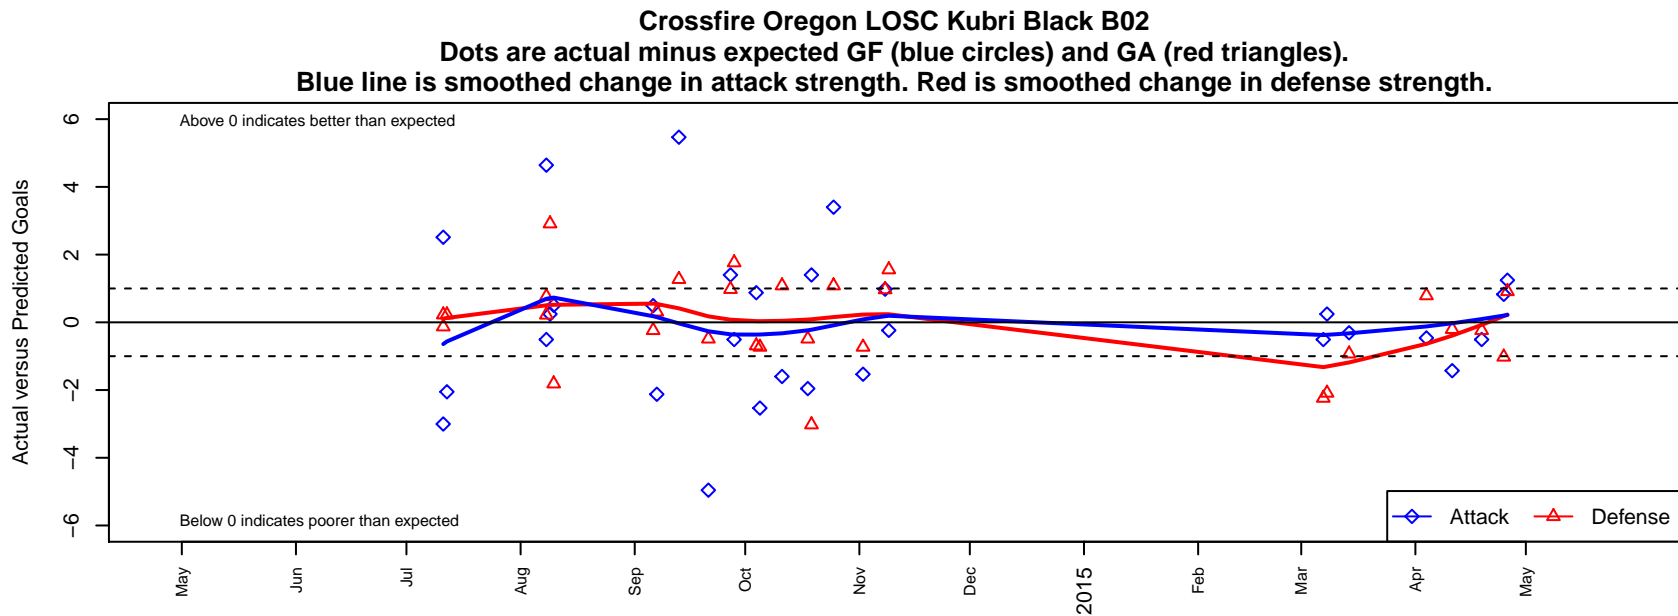

## Crossfire Oregon LOSC Kubri Black B02

Crossfire Oregon  
 Lake Oswego, OR  
 B02 total strength=421  
 attack=0.43 defense=0.17  
 fall league = OPL 2nd Div U12  
 spr league = Spr OPL Crater Lake Div U12  
 notes= LOSC Kubri

**attack and defense variance (black dot)  
relative to other teams  
and top 10 in region**

**attack and defense rating  
relative to others at age  
and all opponents in last 13 months**

**Performance relative to 13 month average**