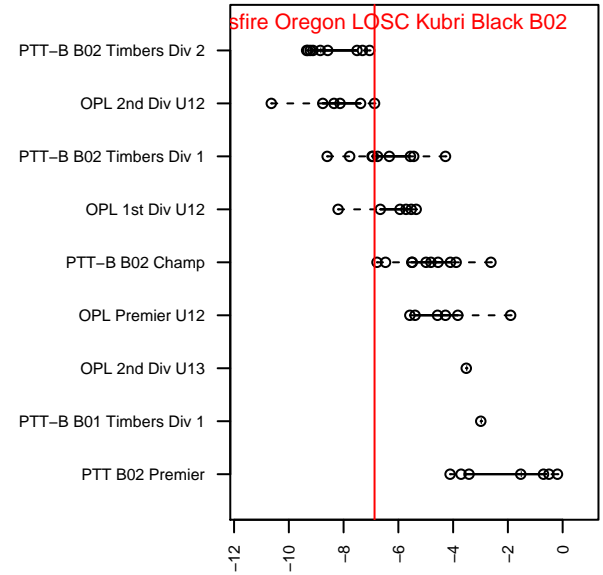

## Crossfire Oregon LOSC Kubri Black B02

Crossfire Oregon  
 Lake Oswego, OR  
 B02 total strength=421  
 attack=0.43 defense=0.17  
 fall league = OPL 2nd Div U12  
 spr league = Spr OPL Crater Lake Div U12  
 notes= LOSC Kubri

alt names used:  
 LOSC Kubri Black  
 LOSC KUBRI BLACK  
 Crossfire OR Lake Oswego SC Kubri Black  
 Crossfire OR Lake Oswego SC Kubri Black  
 Crossfire OR Lake Oswego SC Kubri Black

Venues played:  
 2013 Spr OPL Bandon Division U11  
 2014 PCU Summer Classic U12 Silver  
 2014 Chinook Cup Silver U12  
 2014 OPL Second Division U12  
 2014 Directors Cup OPL Silver U12  
 2014 Spr OPL Crater Lake Division U12

**attack and defense variance (black dot)  
relative to other teams  
and top 10 in region**

**attack and defense rating  
relative to others at age  
and all opponents in last 13 months**

**Performance relative to 13 month average**