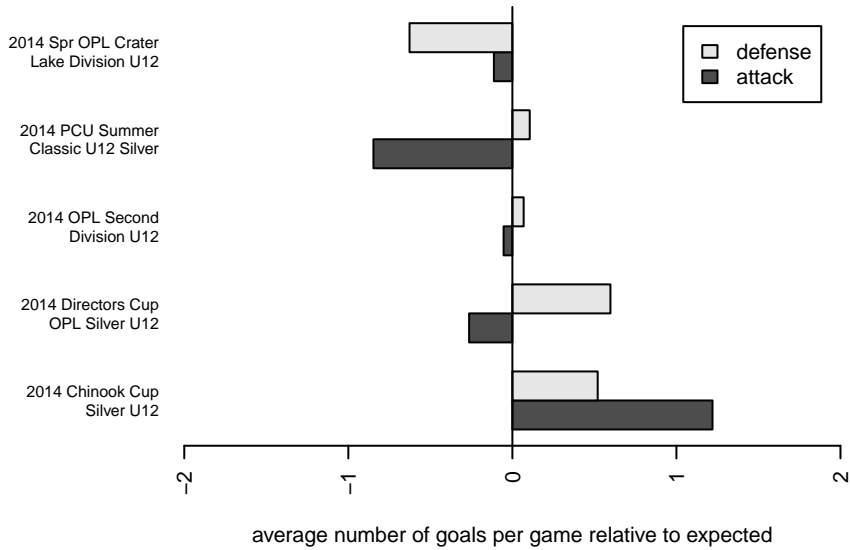

## Crossfire Oregon LOSC Kubri Black B02

Crossfire Oregon  
 Lake Oswego, OR  
 B02 total strength=421  
 attack=0.43 defense=0.17  
 fall league = OPL 2nd Div U12  
 spr league = Spr OPL Crater Lake Div U12  
 notes= LOSC Kubri

alt names used:  
 LOSC Kubri Black  
 LOSC KUBRI BLACK  
 Crossfire OR Lake Oswego SC Kubri Black  
 Crossfire OR Lake Oswego SC Kubri Black  
 Crossfire OR Lake Oswego SC Kubri Black

Venues played:  
 2013 Spr OPL Bandon Division U11  
 2014 PCU Summer Classic U12 Silver  
 2014 Chinook Cup Silver U12  
 2014 OPL Second Division U12  
 2014 Directors Cup OPL Silver U12  
 2014 Spr OPL Crater Lake Division U12

**attack and defense variance (black dot)  
relative to other teams  
and top 10 in region**

**attack and defense rating  
relative to others at age  
and all opponents in last 13 months**

**Performance relative to 13 month average**